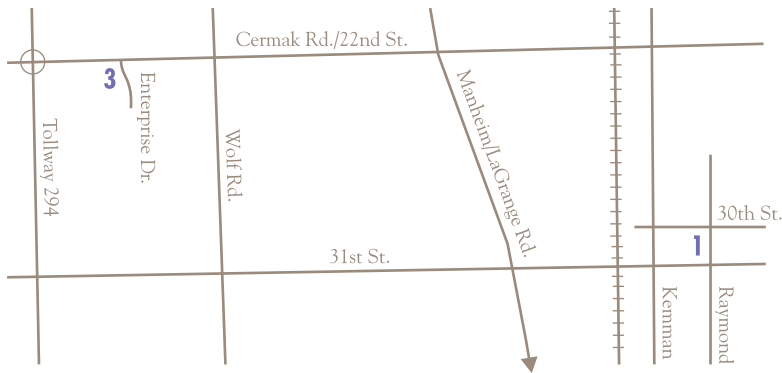

Jennifer & Justin

Come Celebrate!

Ceremony

St. Louise de Marillac Church
30th and Raymond
LaGrange Park, Illinois 60526

Reception

Riviera Country Club
8801 West 143rd Street
Orland Park, Illinois 60462

Accommodations

Regrets

Kindly respond by August 12

Directions

- 1 St. Louise de Marillac Church
- 2 Riviera Country Club
- 3 Hampton Inn

Map not to scale

To Riviera Country Club from St. Louise:

Travel West on 31st St. to LaGrange Rd.
Turn left on LaGrange Rd. and travel South for 15 miles. Go East on 143rd St., approximately one mile. The Riviera is on the South side of 143rd St.